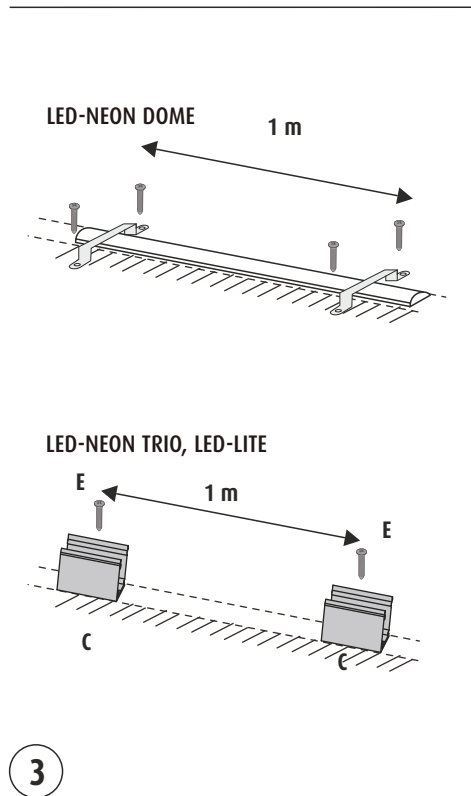

LIMENTE LED-NEON