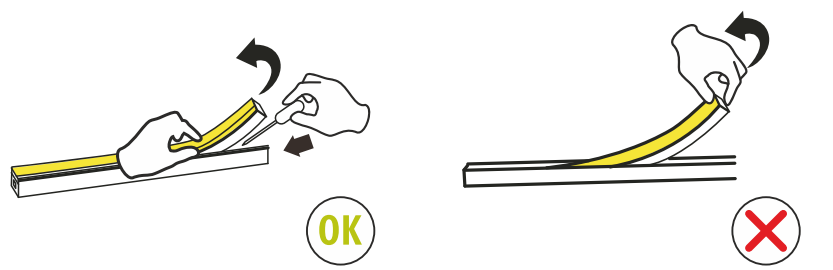

SAUNA-LED

LIMENTE
- H E L S I N K I -

www.limente.com

IP65