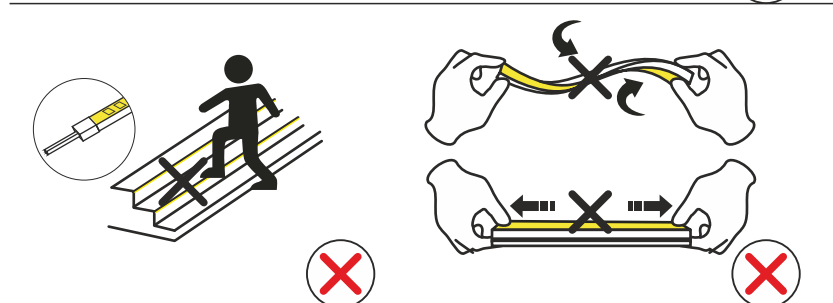

SAUNA-LED

LIMENTE
- H E L S I N K I -

www.limente.com

IP65